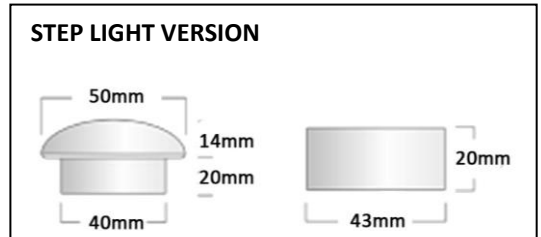

### SPECIFICATIONS

<b>Voltage</b>	12V DC
<b>Power</b>	3W (90 Lumens per Watt)
<b>Beam Angle</b>	60°
<b>IP Rating</b>	IP67
<b>Available in</b>	Warm White, Natural White, Cool White, Red, Green
<b>LED</b>	CREE
<b>Frame</b>	Aluminium Body
<b>Installation</b>	Embed in Surface (use PVC Pipe for Concrete)

### DIMENSIONS