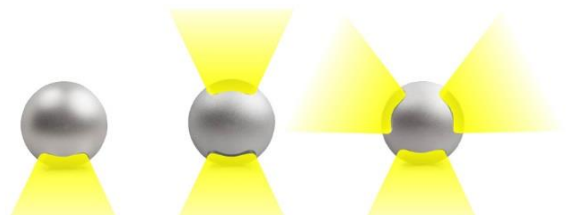

3 OPENING TYPES