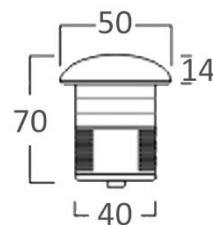

### SPECIFICATIONS

<b>Voltage</b>	12V DC
<b>Power</b>	3W (90 Lumens per Watt)
<b>Beam Angle</b>	60°
<b>IP Rating</b>	IP67
<b>Available in</b>	Warm White, Natural White, Cool White, Red, Green
<b>LED</b>	CREE
<b>Frame</b>	Aluminium Body
<b>Installation</b>	Embed in Surface (use PVC Pipe for Concrete)

### DIMENSIONS