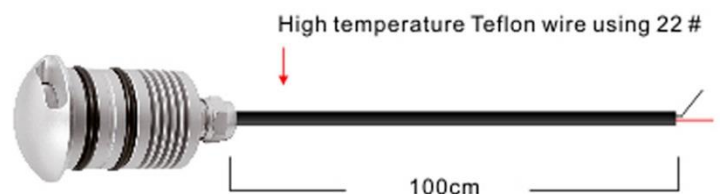

DIMENSIONS