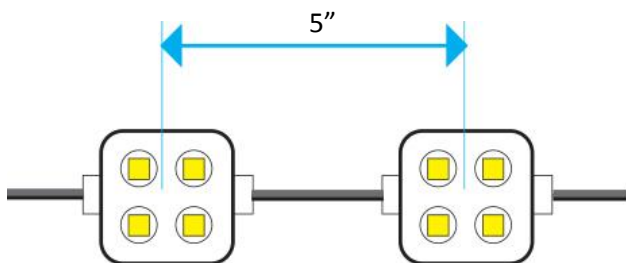

## 4 LED Modules

Module Panel In Commercial Light Tower

### FEATURES

- 4 High Output LED Per Module
- 160° Wide Beam Angle
- 3M Adhesive Tape on Back
- IP65 Waterproof Rating
- Anti-Oxidation, UV Protection

### SPECIFICATIONS

Model	CCT	Power Consumption	LED Type	Light Output Per Module	Beam Angle (degrees)	Voltage (V DC)	Max Run (# of Modules)	IP Rating
MOD4-CW	6000-6500K	1.44W	SMD 2835	120	160°	12	30 pcs	IP65
MOD4-NW	4000-4500K			115				
MOD4-WW	3000-3500K			110				