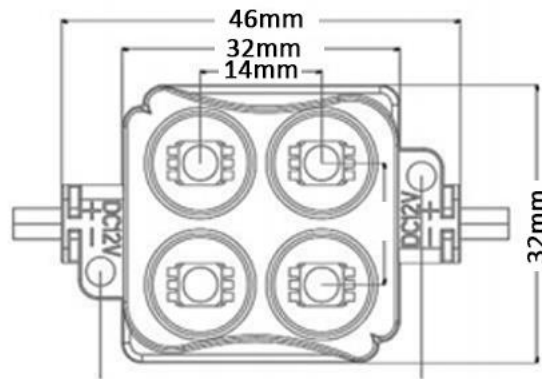

## 4 LED Modules

Module Panel In Commercial Light Tower

### FEATURES

- 4 High Output LED Per Module
- 160° Wide Beam Angle
- 3M Adhesive Tape on Back
- IP65 Waterproof Rating
- Anti-Oxidation, UV Protection

### DIMENSIONS

### SPECIFICATIONS

Model	CCT	Power Consumption	LED Type	Light Output Per Module	Beam Angle (degrees)	Voltage (V DC)	Max Run (# of Modules)	IP Rating
MOD4-CW	6000-6500K	1.44W	SMD 2835	120	160°	12	30 pcs	IP65
MOD4-NW	4000-4500K			115				
MOD4-WW	3000-3500K			110				