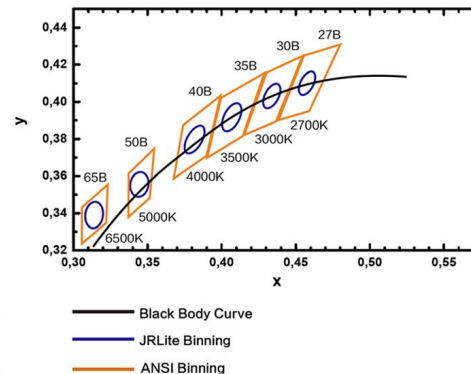

DOT LESS

SPECIFICATIONS

Electrical data

Lumen efficiency	110lm/w(4000K)
SDCM	≤ 3 (2700K, 3000K, 4000K)
Ra	Ra90
SMD Type	COB
LEDs/m	320LEDs/m
Max current/LED	26mA
Voltage	12V (24VDC option)
Max Length	Max Roll length 5/m
Width	8mm
Unit cut	50mm
Storage Temperature	-25°C / -13°F _{min} , 60°C / 140°F _{max}
LED PIN Temperature	Max.65°C / 149°F
Life Span	>54000H
Waterproof rate	IP20
Warranty	5 Years

Binning

(Lm/m)

CCT \ Power	2700K	3000K	4000K	6500K	Max. Run Length
8W/M	720	762	769	775	5M
9W/M	952	997	1107	1091	5M

- COB strip can achieve the total DOT-FREE light effect without any profiles or PC covers.
- Achieve high lumen and Fancy Looking by the unique design
- One BIN only for good color consistency
- Wide range of CCT Choice