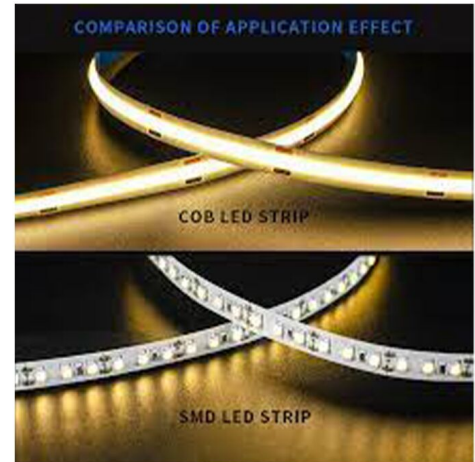

DOT LESS

SPECIFICATIONS

Electrical data

Lumen efficiency	110lm/w(4000K)
SDCM	≤ 3 (2700K, 3000K, 4000K)
Ra	Ra90
SMD Type	COB
LEDs/m	320LEDs/m
Max current/LED	26mA
Voltage	12V (24VDC option)
Max Length	Max Roll length 5/m
Width	8mm
Unit cut	50mm
Storage Temperature	-25°C / -13°F _{min} , 60°C / 140°F _{max}
LED PIN Temperature	Max.65°C / 149°F
Life Span	>54000H
Waterproof rate	IP20
Warranty	5 Years

Binning

(Lm/m)

CCT \ Power	2700K	3000K	4000K	6500K	Max. Run Length
8W/M	720	762	769	775	5M
9W/M	952	997	1107	1091	5M

- COB strip can achieve the total DOT-FREE light effect without any profiles or PC covers.
- Achieve high lumen and Fancy Looking by the unique design
- One BIN only for good color consistency
- Wide range of CCT Choice

How to use:

Method of using COB is the same as the ordinary soft strip.
 At present, we have waterproof and non-waterproof specifications.
 It can be widely used for indoor and outdoor decoration lighting.