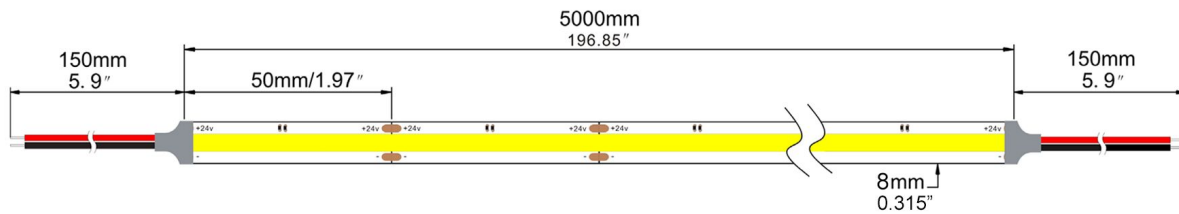

DOT LESS

SPECIFICATIONS

Electrical data

Lumen efficiency	110lm/w(4000K)
SDCM	≤ 3 (2700K, 3000K, 4000K)
Ra	Ra90
SMD Type	COB
LEDs/m	320LEDs/m
Max current/LED	26mA
Voltage	12V (24VDC option)
Max Length	Max Roll length 5/m
Width	8mm
Unit cut	50mm
Storage Temperature	-25°C / -13°F _{min} , 60°C / 140°F _{max}
LED PIN Temperature	Max.65°C / 149°F
Life Span	>54000H
Waterproof rate	IP20
Warranty	5 Years

Binning

(Lm/m)

CCT \ Power	2700K	3000K	4000K	6500K	Max. Run Length
8W/M	720	762	769	775	5M
9W/M	952	997	1107	1091	5M

- COB strip can achieve the total DOT-FREE light effect without any profiles or PC covers.
- Achieve high lumen and Fancy Looking by the unique design
- One BIN only for good color consistency
- Wide range of CCT Choice

LIFESPAN >54000H

3 STEP
2700K
3000K
4000K

WARRANTY 5 YEARS

INDOOR

ONE BIN ONLY
Color consistency
Today and tomorrow

How to connect:

To connect COB, we use One-way end connector or Two-way end connector as the graph shown below: